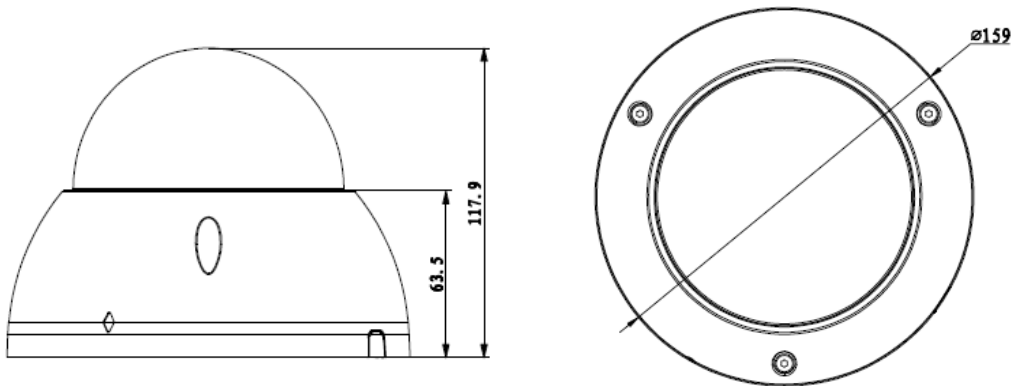

## Technical Specifications

<b>Model</b>	<b>DH-IPC-HDBW81200E-Z</b>	
<b>Camera</b>		
Image Sensor	1/1.7" 12Megapixel progressive scan CMOS	
Effective Pixels	4000(H) x 3000(V)	
Scanning System	Progressive	
Electronic Shutter Speed	Auto/Manual, 1/3(4)~1/100000s	
Min. Illumination	0.05Lux/F1.4(Color); 0Lux/F1.4(IR on)	
S/N Ratio	More than 50dB	
Video Output	1 port	
<b>Camera Features</b>		
Max. IR LEDs Length	50m	
Day/Night	Auto(ICR) / Color / B/W	
Backlight Compensation	BLC / HLC /DWDR	
White Balance	Auto/Sunny/Night/Outdoor/Customized	
Gain Control	Auto/Manual	
Noise Reduction	3D	
Privacy Masking	Up to 4 areas	
<b>Lens</b>		
Focal Length	4.1mm~16.4mm	
Max Aperture	F1.4	
Focus Control	Motorized	
Angle of View	H: 106 ° ~ 32 °	
Lens Type	Motorized/ Auto Iris(DC)	
Mount Type	Board-in Type	
<b>Video</b>		
Compression	H.264/H.264B/H.264H/ MJPEG	
Resolution	12M(4000x3000)/8M(4096x2160)/8M(3840x2160)/1080P(1920x1080)/720P(1280x720) /D1(704x576) /CIF(352x288)	
Frame Rate	Main Stream	12M(1~15fps)/8M(3840x2160) (1~25/30fps)
	Sub Stream	D1/CIF(1 ~ 25/30fps)
	Third Stream	1080P/720P/D1(1 ~ 25/30fps)
Bit Rate	H.264: 32K ~ 16Mbps	
<b>Audio</b>		
Compression	G.711a/ G.711u/ AAC	
Interface	1/1 channel In/Out	
<b>Smart Function(Optional)</b>		
Smart detection	Tripwire	
	Intrusion	
	Scene change	
	Missing/Abandoned	
	Audio detect	

## Dimensions (mm)