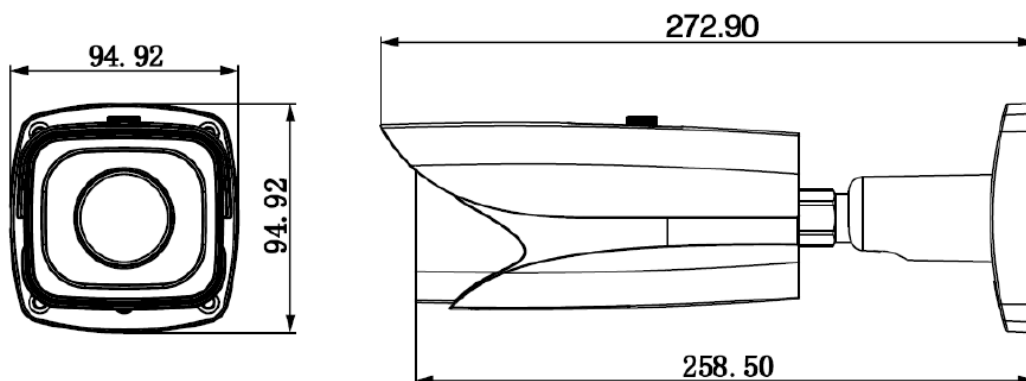

## Technical Specifications

<b>Model</b>	<b>DH-IPC-HFW81200E-Z</b>	
<b>Camera</b>		
Image Sensor	1/1.7" 12Megapixel CMOS	
Effective Pixels	4000(H)x3000(V)	
Scanning System	Progressive	
Electronic Shutter Speed	Auto/Manual, 1/3(4)~1/100000s	
Min. Illumination	0.05Lux/F1.4(Color); 0Lux/F1.4(IR on)	
S/N Ratio	More than 50dB	
Video Output	1 channel BNC (1.0Vp-p,75Ω)	
<b>Camera Features</b>		
Max. IR LEDs Length	50m	
Day/Night	Auto(ICR)/Color/B/W	
Backlight Compensation	BLC / HLC / DWDR	
White Balance	Auto/Sunny/Night/Outdoor/Customized	
Gain Control	Auto/Manual	
Noise Reduction	3D	
Privacy Masking	Up to 4 areas	
EIS	Support	
Ultra Defog	Support	
Smart focus	Auto focus	
<b>Lens</b>		
Focal Length	4.1-16.4mm	
Max Aperture	F1.53	
Focus Control	Manual	
Angle of View	H: 84.5 ° ~ 34 °	
Lens Type	Zoom lens/Auto Iris	
<b>Video</b>		
Compression	H.264/H.264B/H.264H/ MJPEG	
Resolution	12M(4000x3000)/8M(4096x2160)/8M(3840x2160)/1080P(1920x1080)/720P(1280x720) /D1(704x576) /CIF(352x288)	
Frame Rate	Main Stream	12M(1~15fps)/8M(4096x2160) (1~25/30fps)
	Sub Stream	D1/CIF(1 ~ 25/30fps)
	Third Stream	1080P/720P/D1(1 ~ 25/30fps)
Bit Rate	H.264: 32Kbps~ 16Mbps	
ROI	Up to 4 areas	
<b>Audio</b>		
Compression	G.711a / G.711u/AAC	
Interface	1/1 channel In/Out	
<b>Smart Function</b>		
Smart detection	Tripwire	
	Intrusion	
	Scene change	

## Dimensions (mm)